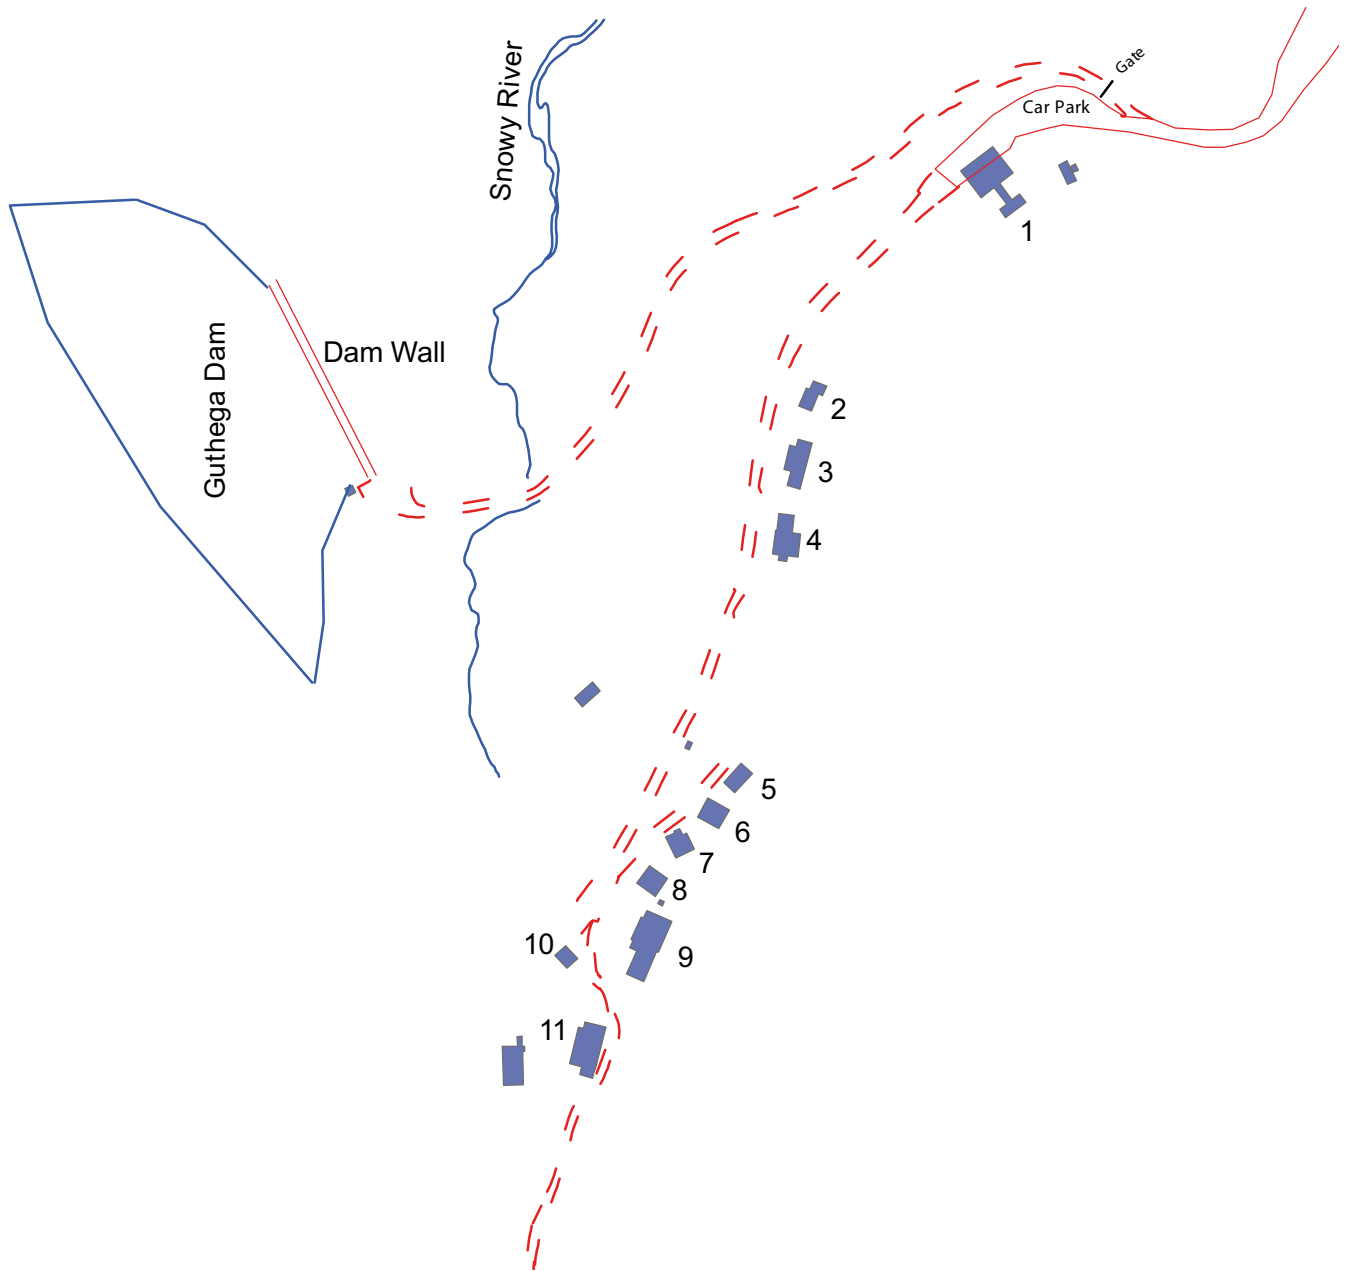

Guthega

To Jindabyne

- 11 Australian Ski Club
- 10 Blue Cow Ski Club
- 12 Burning Log Restaurant
- 6 Doorak Ski Club
- 9 Guthega Lodge
- 8 Guthega Ski Club
- 5 Jagungal (ACT Police Club)
- 2 Kyilla
- 1 Ski Centre
- 3 Tate Ski Club
- 4 Tiobunga
- 7 Turnak Ski Club

Legend

-  Cleared Road
-  Oversnow Route
-  Creek
-  Building

April 2007