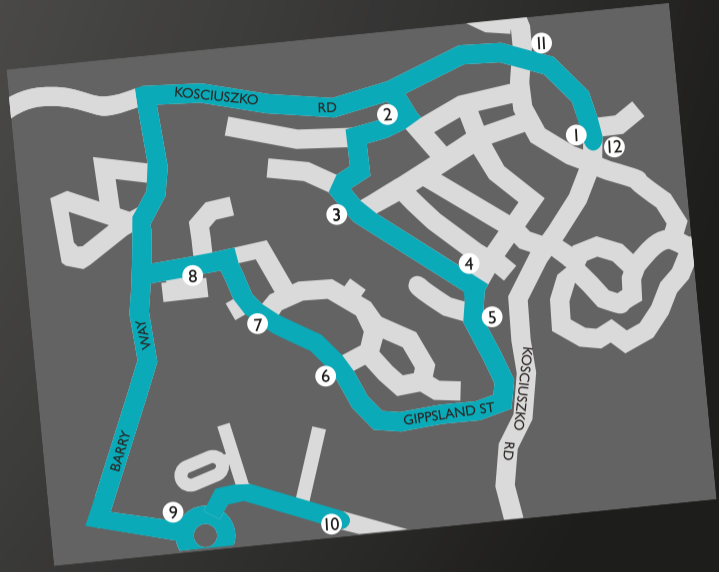

Need a Safe Ride Home? Take the

JINDABYNE NIGHTBUS

wednesday, friday & saturday nights