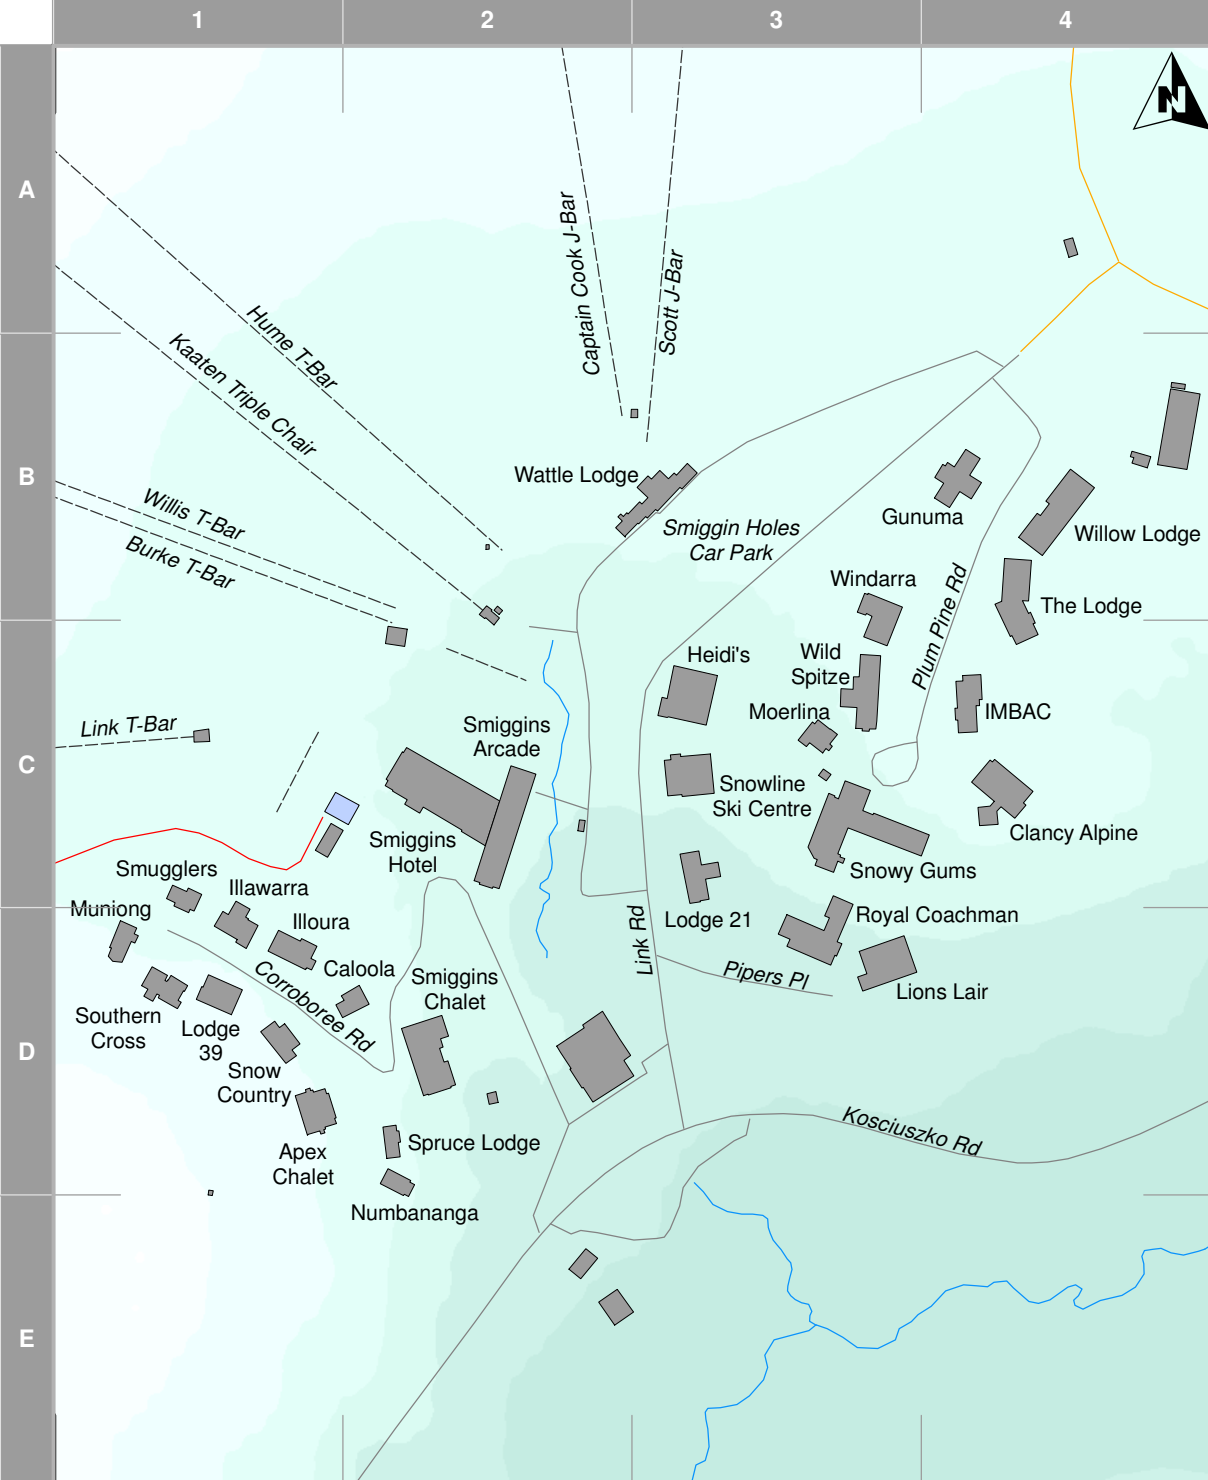

# Smiggin Holes

## Village Map

### Accommodation

Apex Chalet	D2
Caloola	D2
Clancy Alpine	C4
Gunuma	B4
Heidi's	C3
Illawarra Alpine	D2
Illoura	D2
IMBAC	C4
Lions Lair	D4
The Lodge	B4
Lodge 21	C3
Lodge 39	D1
Moerlina	C4
Muniong	D1
Numbananga	D2
Royal Coachman	D4
Smiggins Chalet	D2
Smiggins Hotel	C2
Smugglers	C1
Snow Country	D2
Snowy Gums	C4
Southern Cross	D1
Spruce Lodge	D2
Wattle Lodge	B3
Wild Spitze	C4
Willow Lodge	B4
Windarra	B4

*Oversnow routes subject to snow conditions*