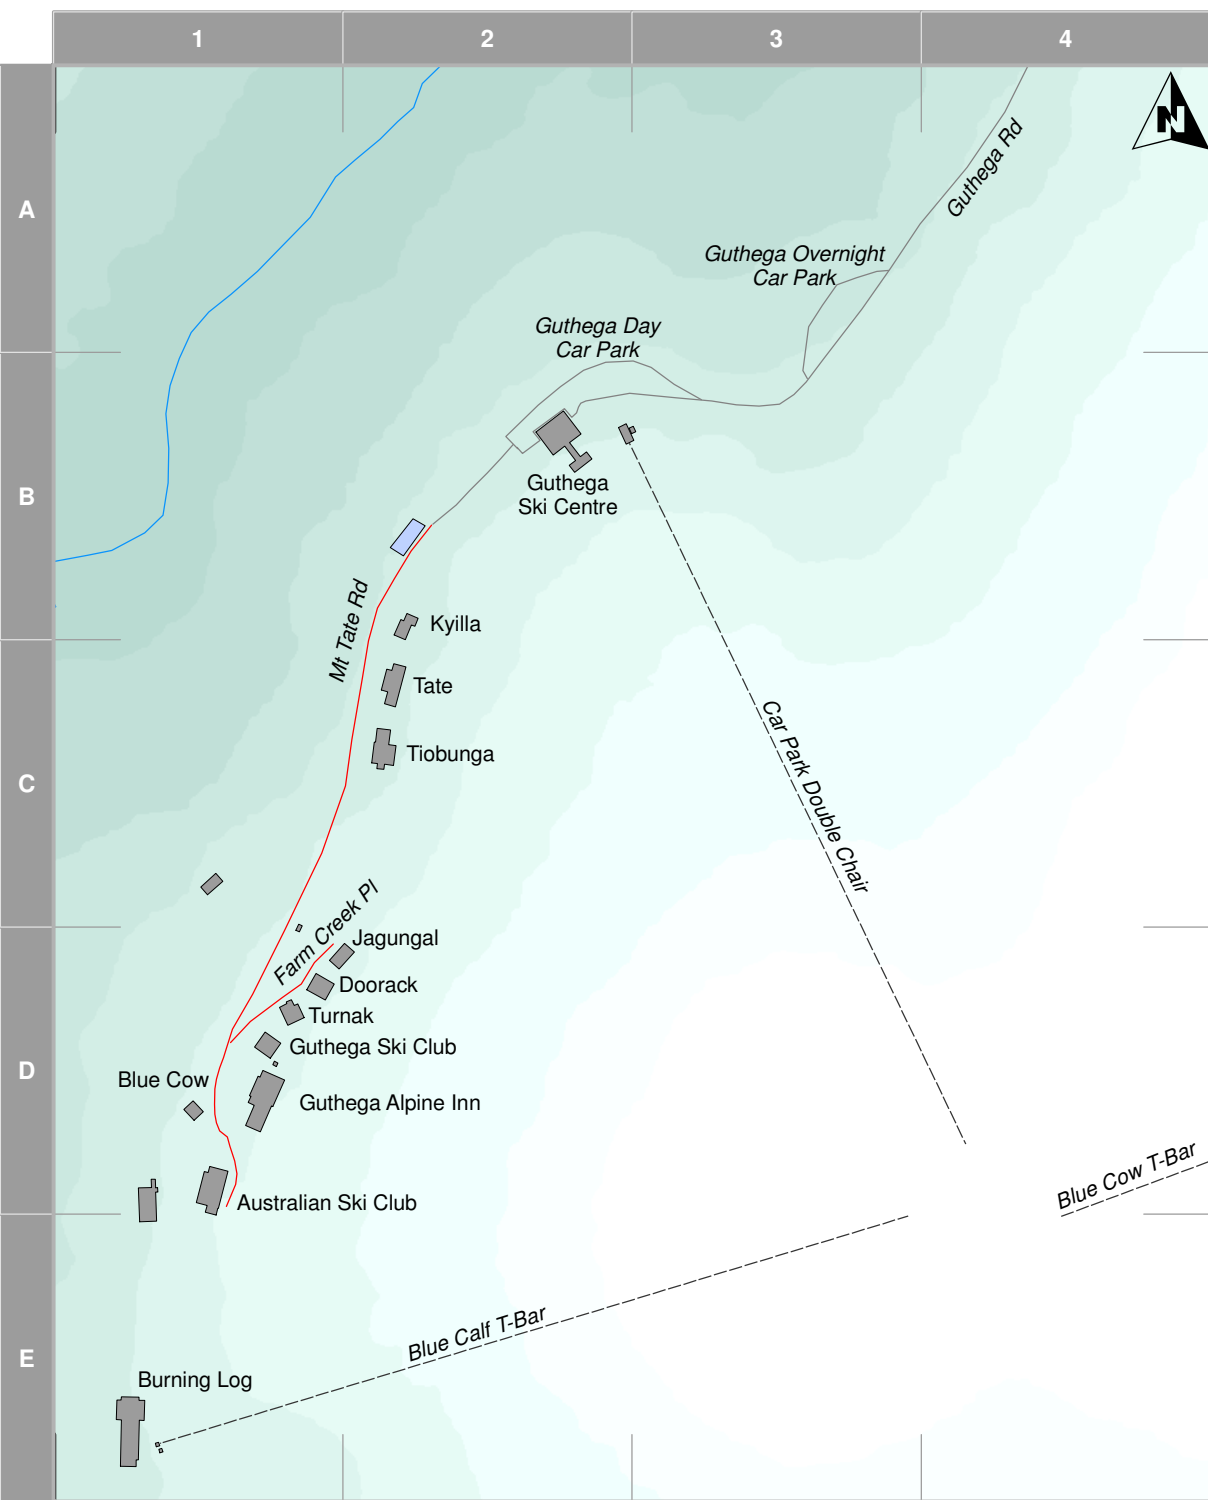

Accommodation

Australian Ski Club	D1
Blue Cow	D1
Doorack	D1
Guthega Alpine Inn	D1
Guthega Ski Club	D1
Jagungal	D1
Kyilla	B2
Tate	C2
Tiobunga	C2
Turnak	D1

Resort Services, Restaurants & Bars

Burning Log Restaurant	E1
Guthega Alpine Inn - Restaurant, Bar	D1
Guthega Ski Centre - Lift Tickets, Equipment Hire, Supplies	B2

- Cleared Road
- Oversnow Route
- Resorts Lift
- Cross Country Ski Trail
- Oversnow Vehicle Day Parking

Oversnow routes subject to snow conditions