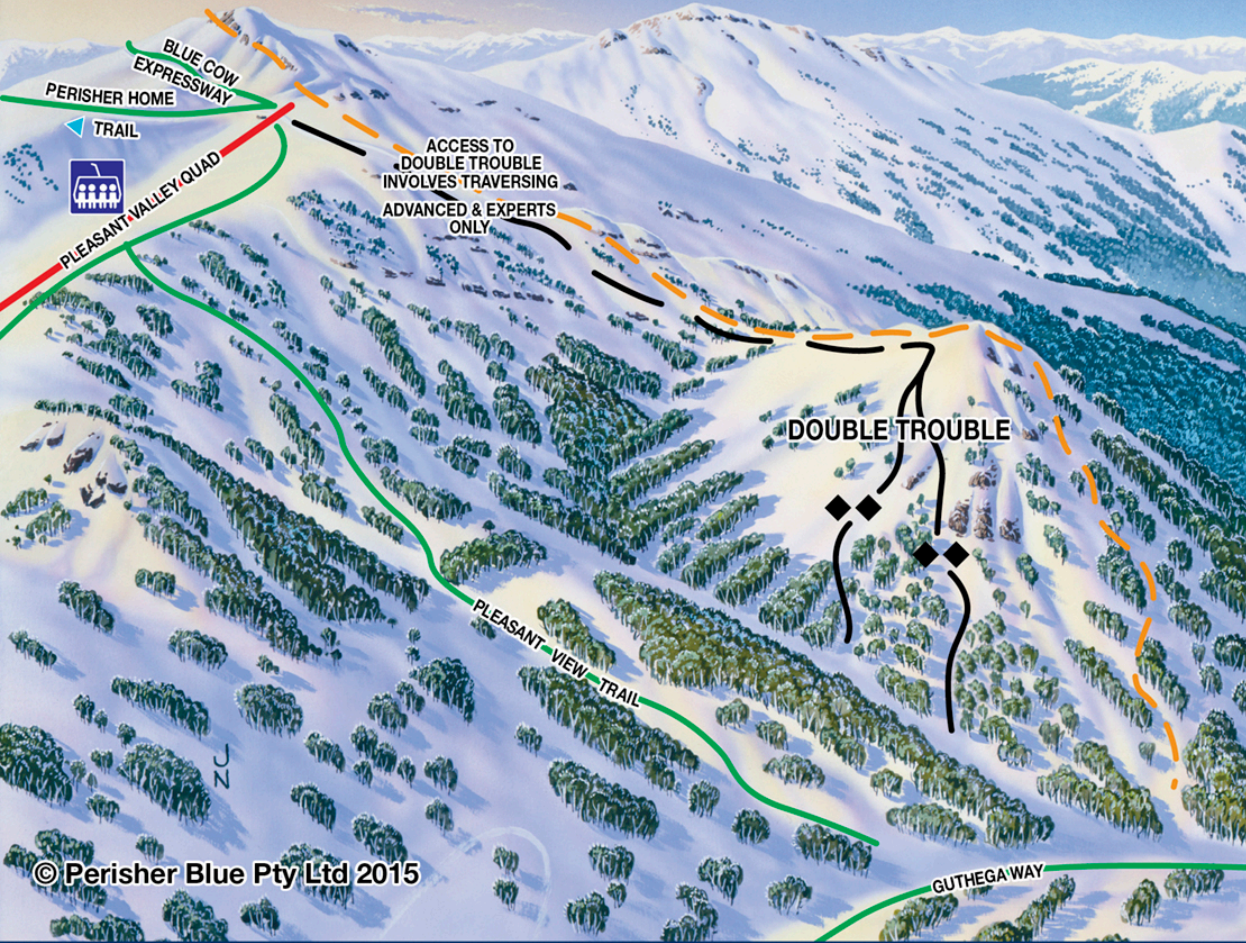

# Back Perisher Mountain 2014m

© Perisher Blue Pty Ltd 2015

# Back Perisher Mountain 2014m

© Perisher Blue Pty Ltd 2015

**Relative Trail Difficulty**

Trail Map Legend		Mountain Signage Legend	
	Easiest		Quad Chair
	Difficult		T-Bar
	More Difficult		
	Most Difficult		
	Expert		

Trail Map Symbols